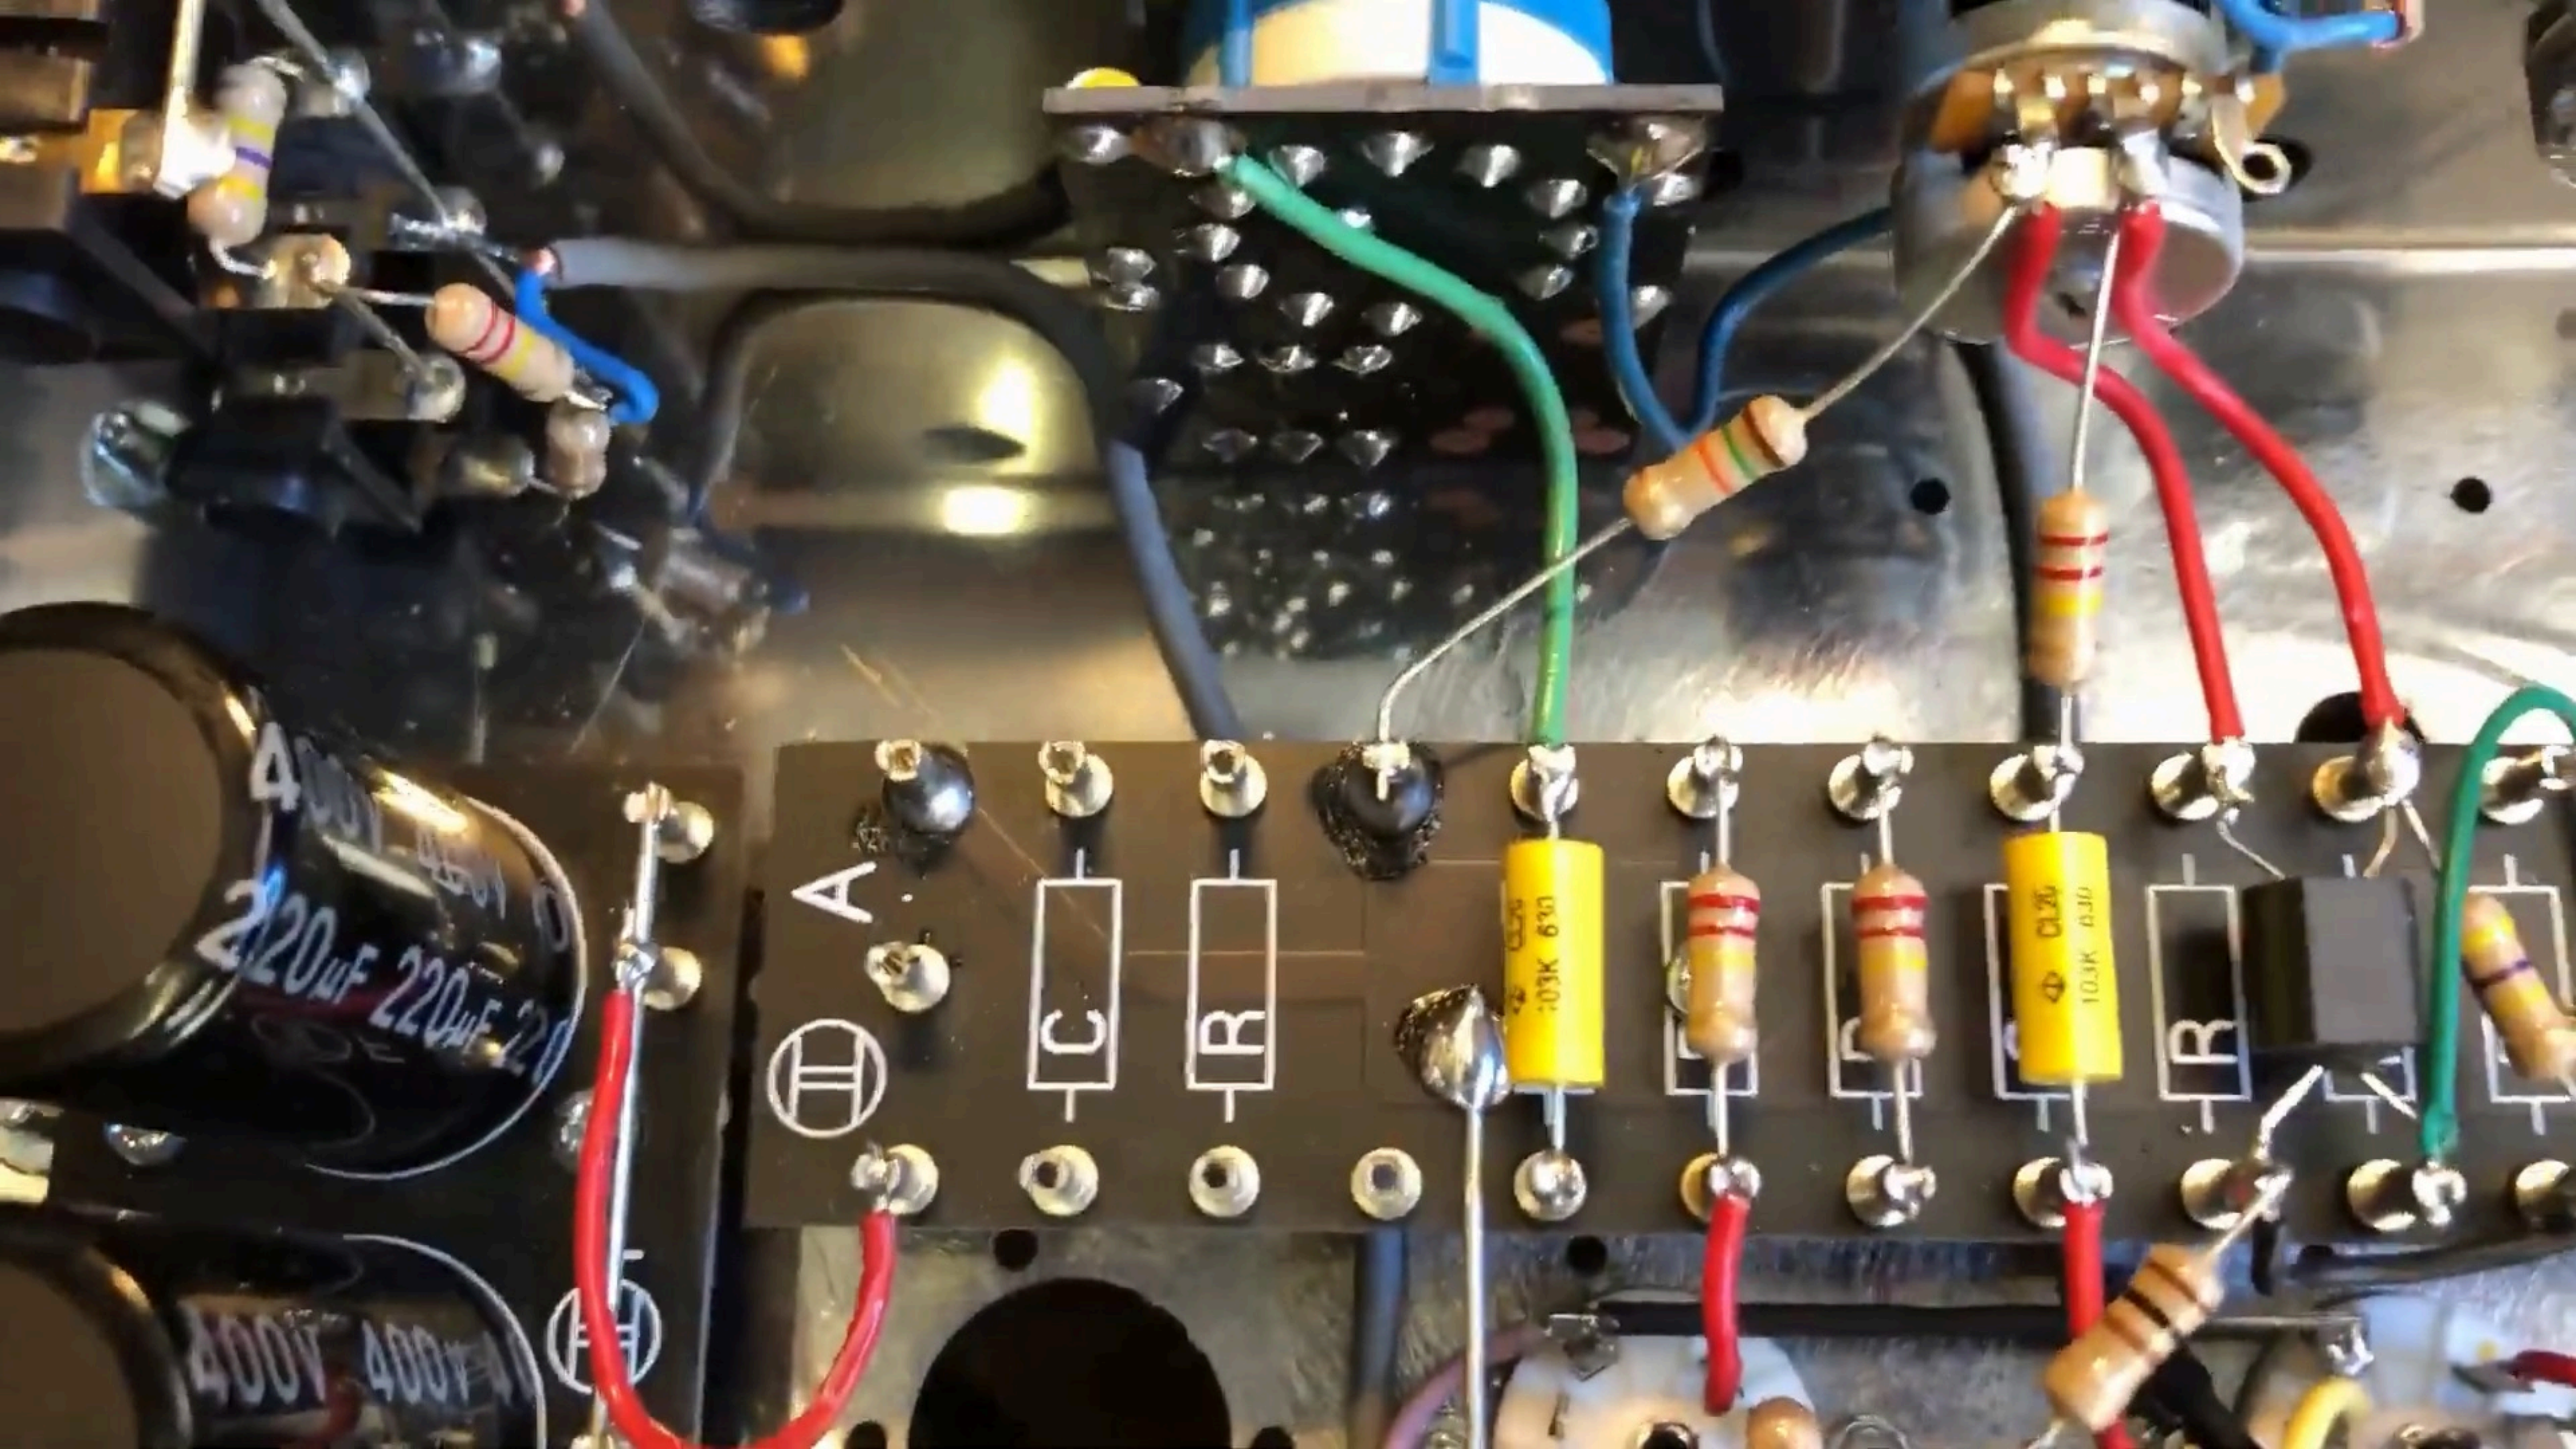

400V
220uF 220V 220V

400V 400V

A

⊕

C

R

103K 630

103K 0.30

R

⊕