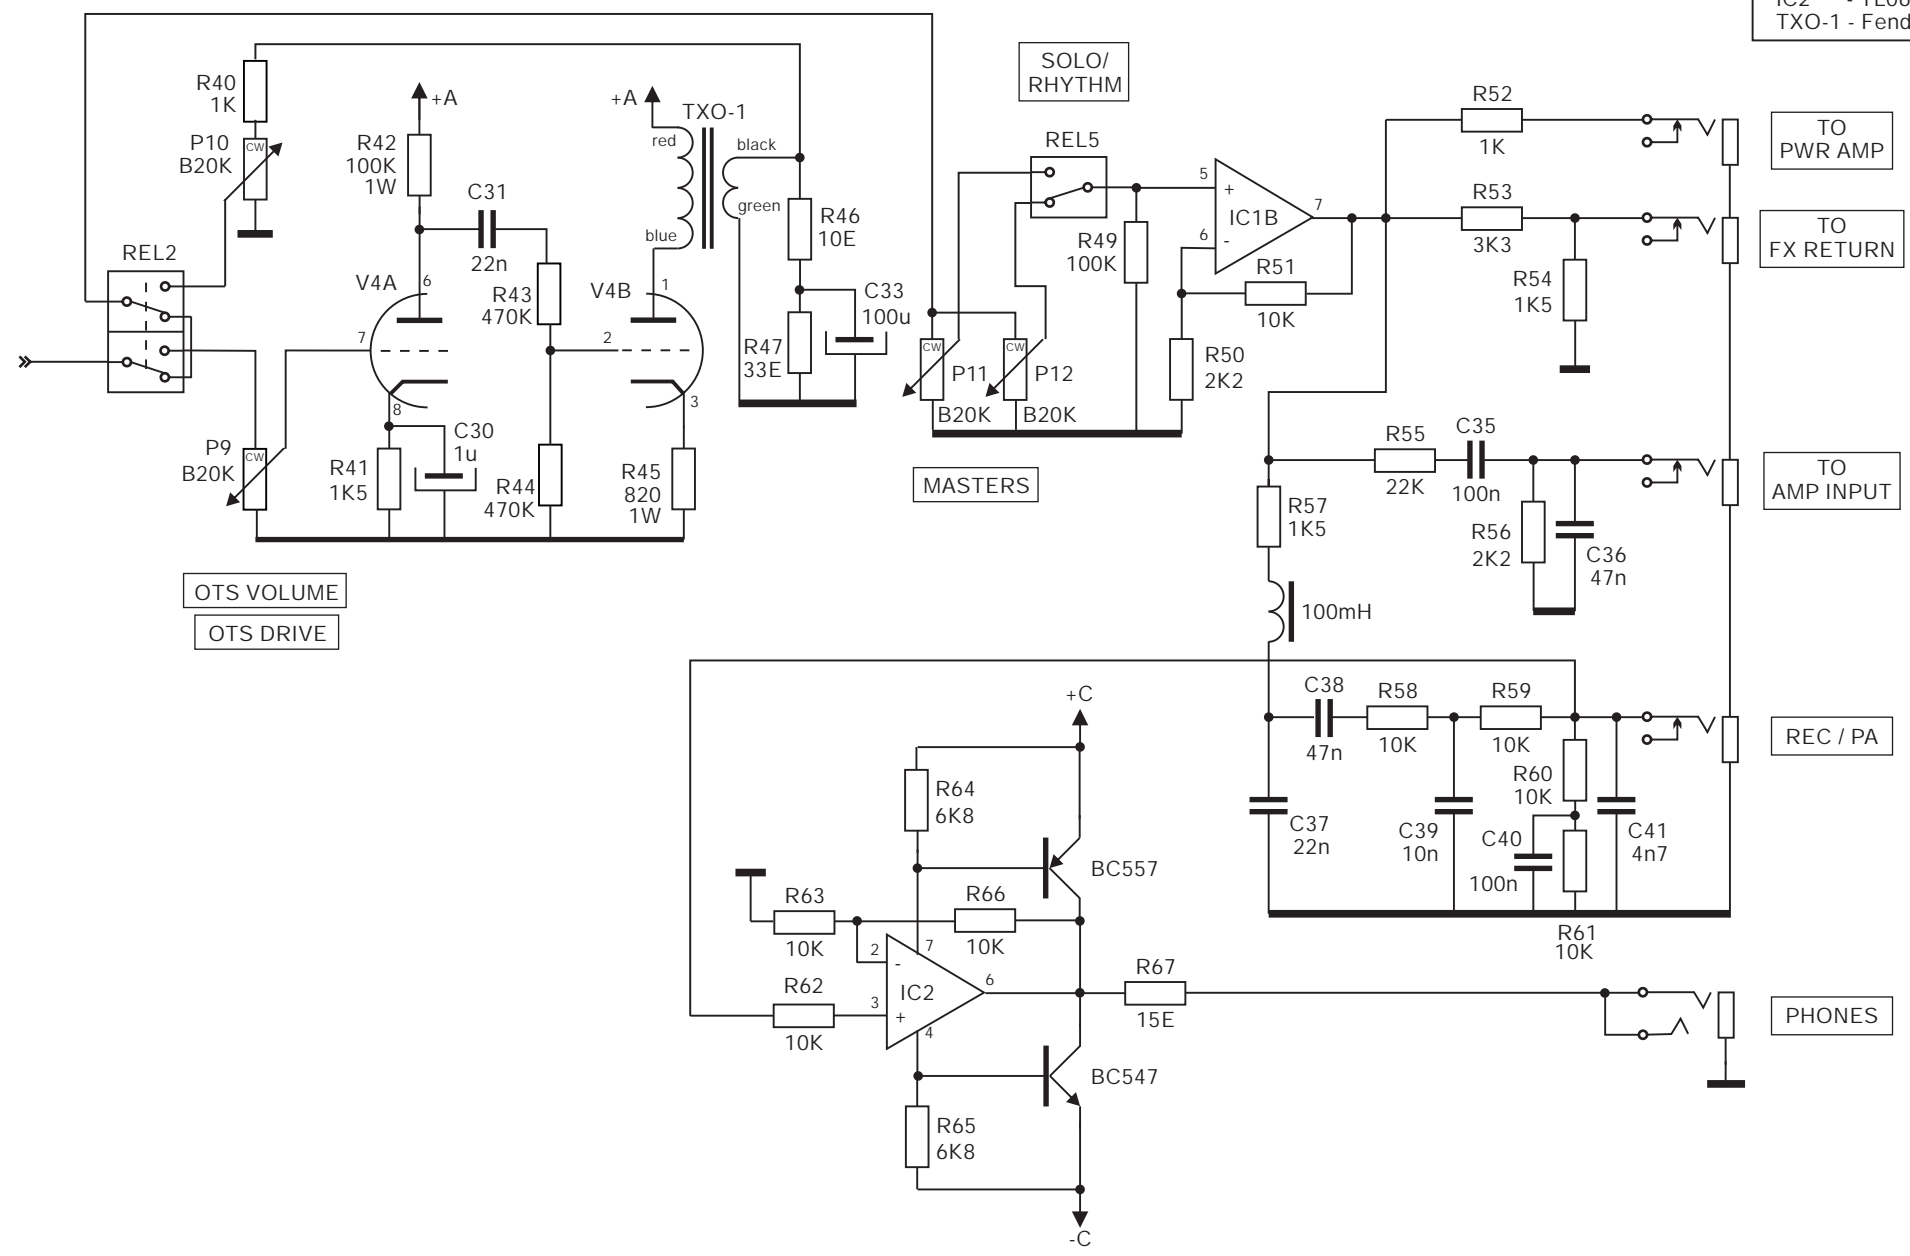

V4 - 12AX7  
 IC2 - TL061  
 TXO-1 - Fender 22921

**KOCH**  
**GUITAR ELECTRONICS**  
 Amersfoort  
 The Netherlands

© Copyright 2012, Koch Guitar Electronics

DRAWN:  
 Dolf Koch

DATE:  
 12-06-2012

**PEDALTONE-II**

VERSION  
 1.3

SERIAL NRS:  
 x... - x...

POWER SUPPLY, LOGIC

PAGE:  
 3 of 3