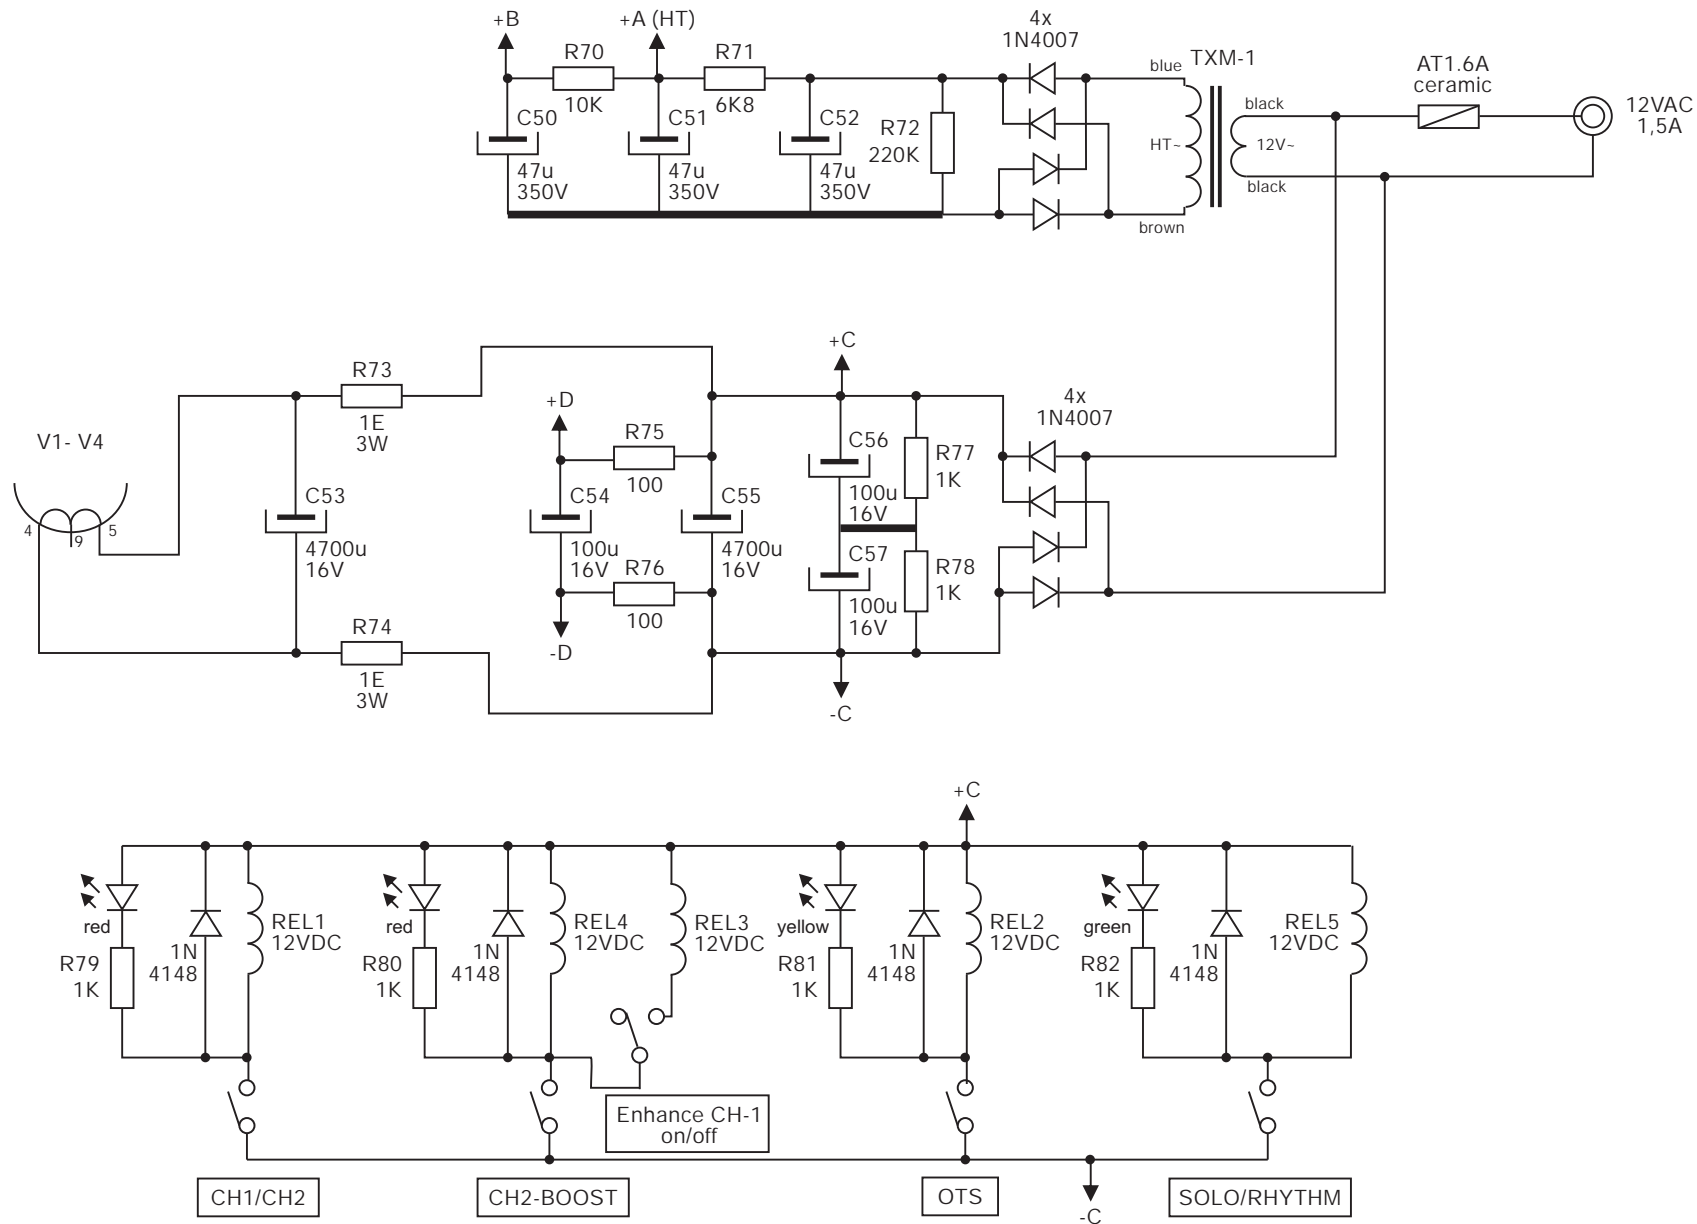

V4 - 12AX7  
 IC2 - TL061  
 TXO-1 - Fender 22921

**KOCH**  
**GUITAR ELECTRONICS**  
 Amersfoort  
 The Netherlands

© Copyright 2012, Koch Guitar Electronics

DRAWN:  
 Dolf Koch

DATE:  
 12-06-2012

**PEDALTONE-II**

VERSION  
 1.3

SERIAL NRS:  
 x... - x...

POWER SUPPLY, LOGIC

PAGE:  
 3 of 3