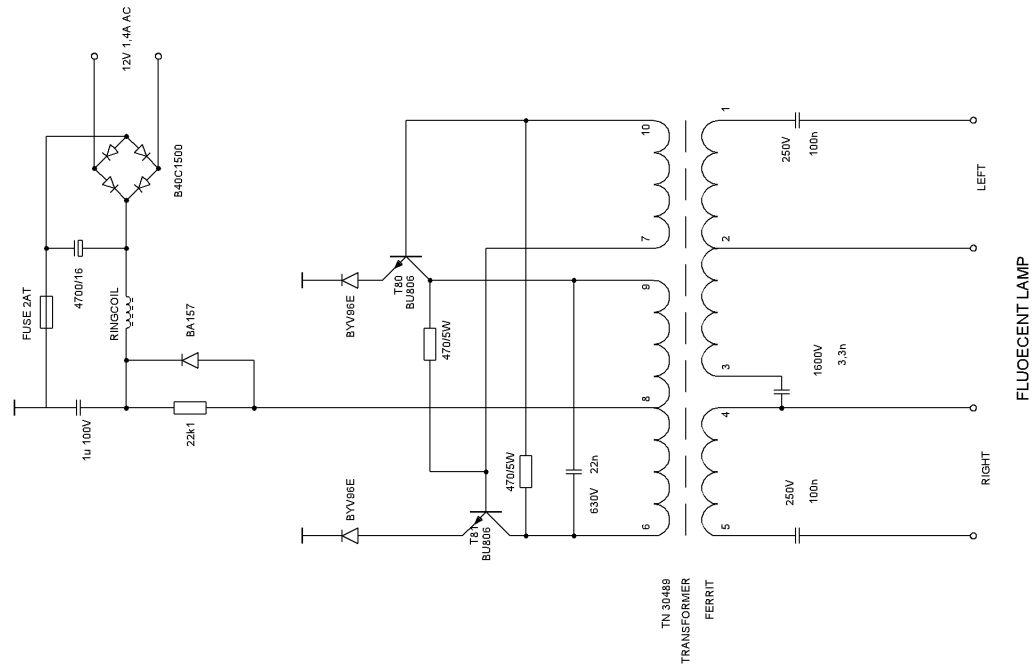

ProTube9-LI-S1

Date: 04.07.2003 11:07:11

HOB electronic