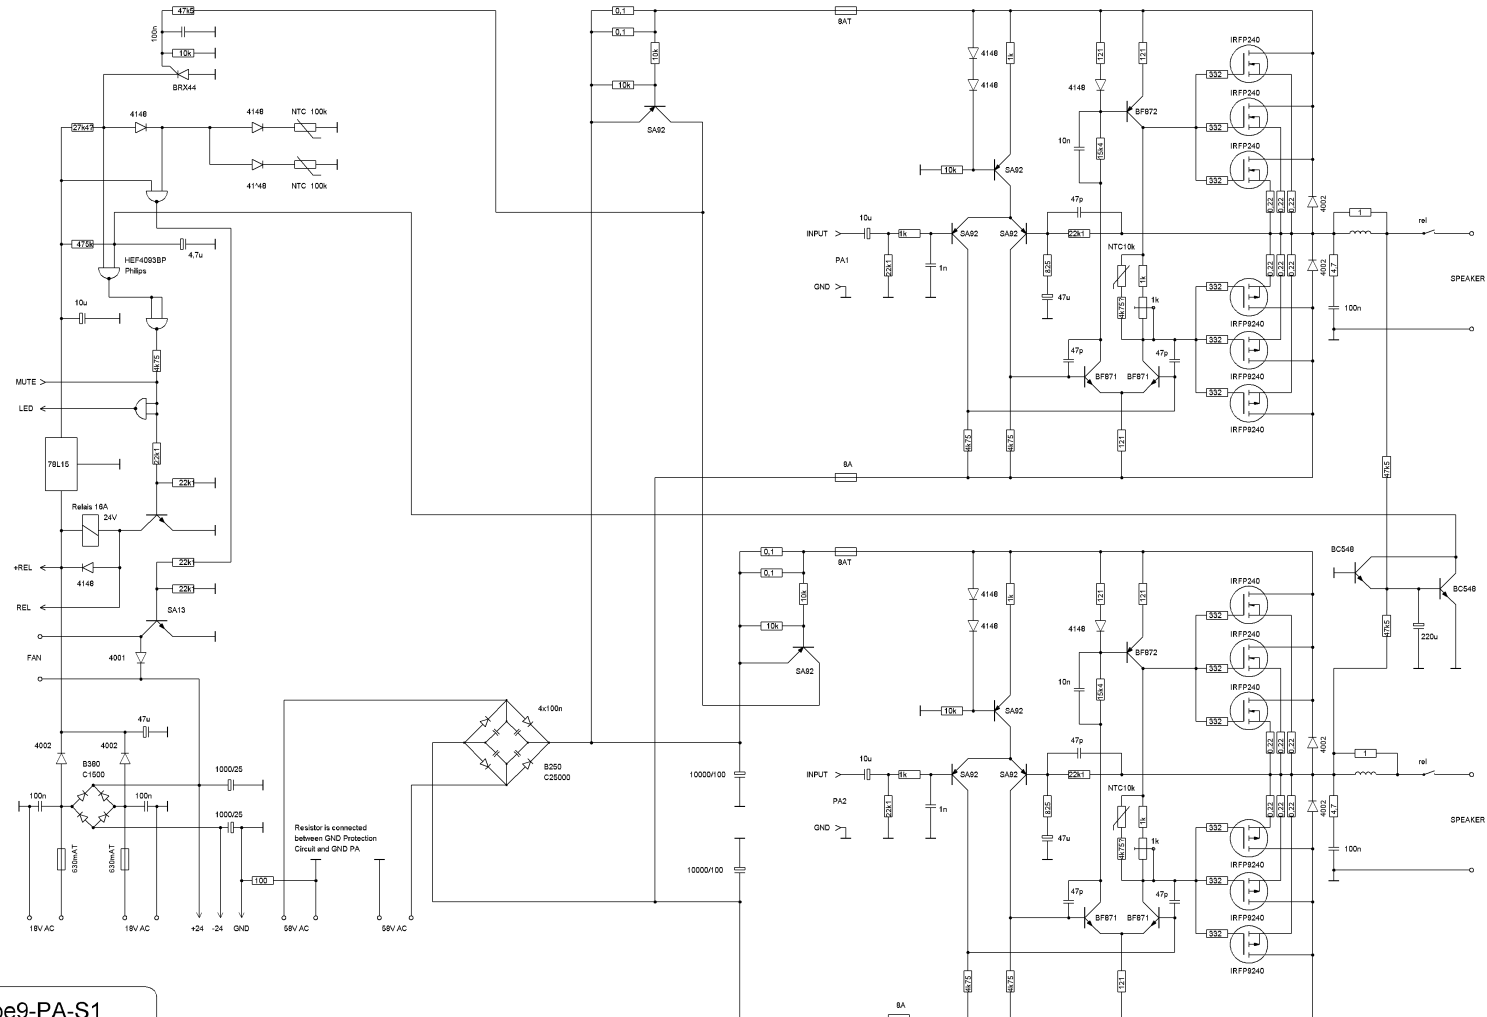

# ProTube9-LINE-S1

Date: 04.07.2003 11:07:53

HDB electronic

ProTube9-PA-S1

Date: 04.07.2003 11:11:08

HDB electronic