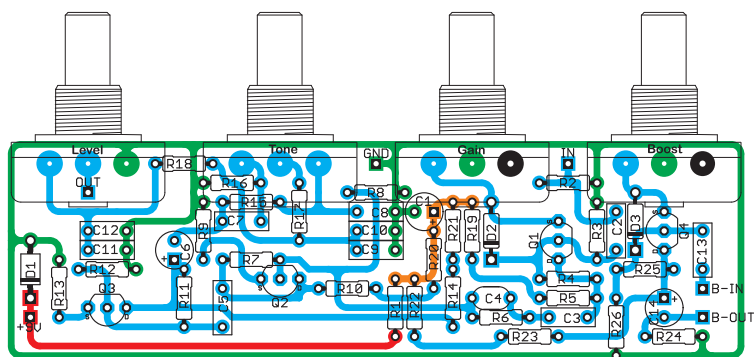

# Box Of Rock Full

Project by Zvex/Layout by Big Louis

Pronto para Transferir/Ready to Transfer

R1	82R	R14	1k2	C1	47uf	D1	1N4007
R2	1M	R15	47k	C2	100nf	D2	9,1v Zener
R3	1M	R16	82k	C3	22nf	D3	1N4148
R4	1M	R17	10k	C4	470pf	Q1	BS170
R5	1k2	R18	10k	C5	22nf	Q2	BS170
R6	470k	R19	3k9	C6	1uf	Q3	BS170
R7	1M	R20	3k9	C7	10nf	Q4	BS170
R8	1M	R21	3k9	C8	22nf	LEVEL	100k B
R9	100R	R22	3k9	C9	1nf	TONE	100k B
R10	1k2	R23	1k2	C10	1nf	GAIN	5k C
R11	1M	R24	47k	C11	1nf	Boost	5k B
R12	1M	R25	1M	C12	1nf		
R13	330R	R26	1M	C13	100nF		
				C14	10uF		