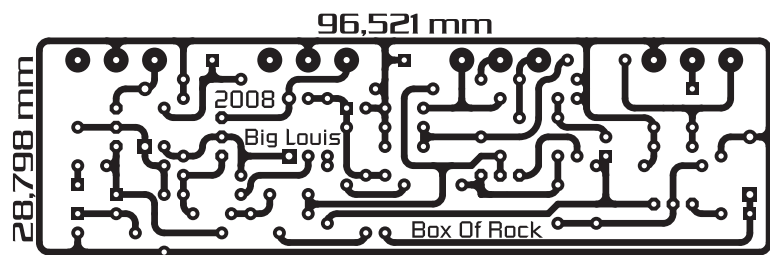

# Box Of Rock Full

Project by Zvex/Layout by Big Louis

Pronto para Transferir/Ready to Transfer

R1	82R	R14	1k2	C1	47uf	D1	1N4007
R2	1M	R15	47k	C2	100nf	D2	9,1v Zener
R3	1M	R16	82k	C3	22nf	D3	1N4148
R4	1M	R17	10k	C4	470pf	Q1	BS170
R5	1k2	R18	10k	C5	22nf	Q2	BS170
R6	470k	R19	3k9	C6	1uf	Q3	BS170
R7	1M	R20	3k9	C7	10nf	Q4	BS170
R8	1M	R21	3k9	C8	22nf	LEVEL	100k B
R9	100R	R22	3k9	C9	1nf	TONE	100k B
R10	1k2	R23	1k2	C10	1nf	GAIN	5k C
R11	1M	R24	47k	C11	1nf	Boost	5k B
R12	1M	R25	1M	C12	1nf		
R13	330R	R26	1M	C13	100nF		
				C14	10uF		