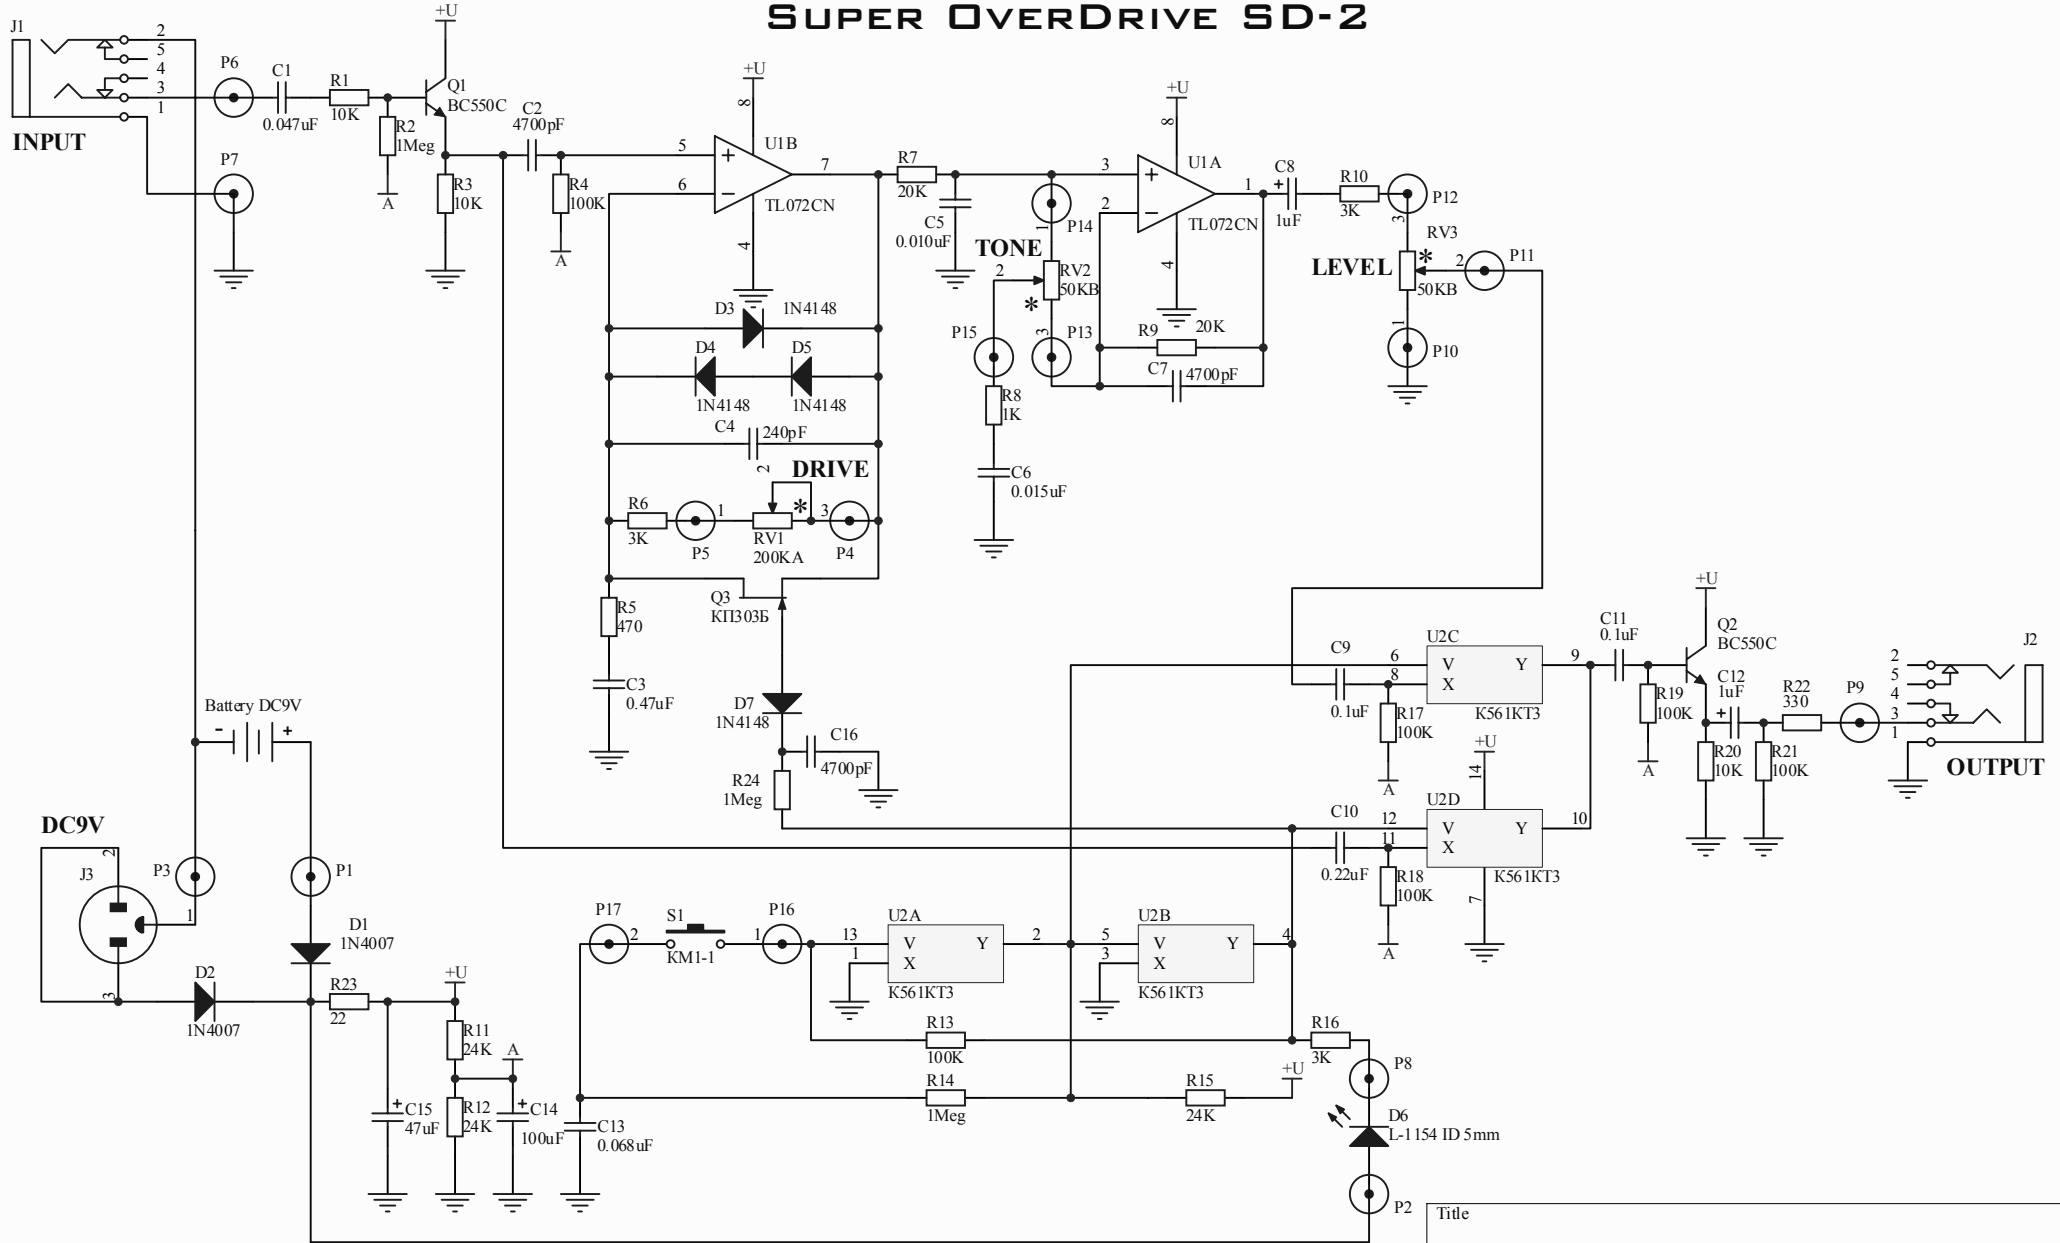

SUPER OVERDRIVE SD-2

Title			
Size	Number	SD2.00.00.000.Э3	Revision
Date:	01.11.2004	Sheet of	
File:	D:\ДОКУМЕНТЫ\..Sd-2-2.SCHDOC	Drawn By:	