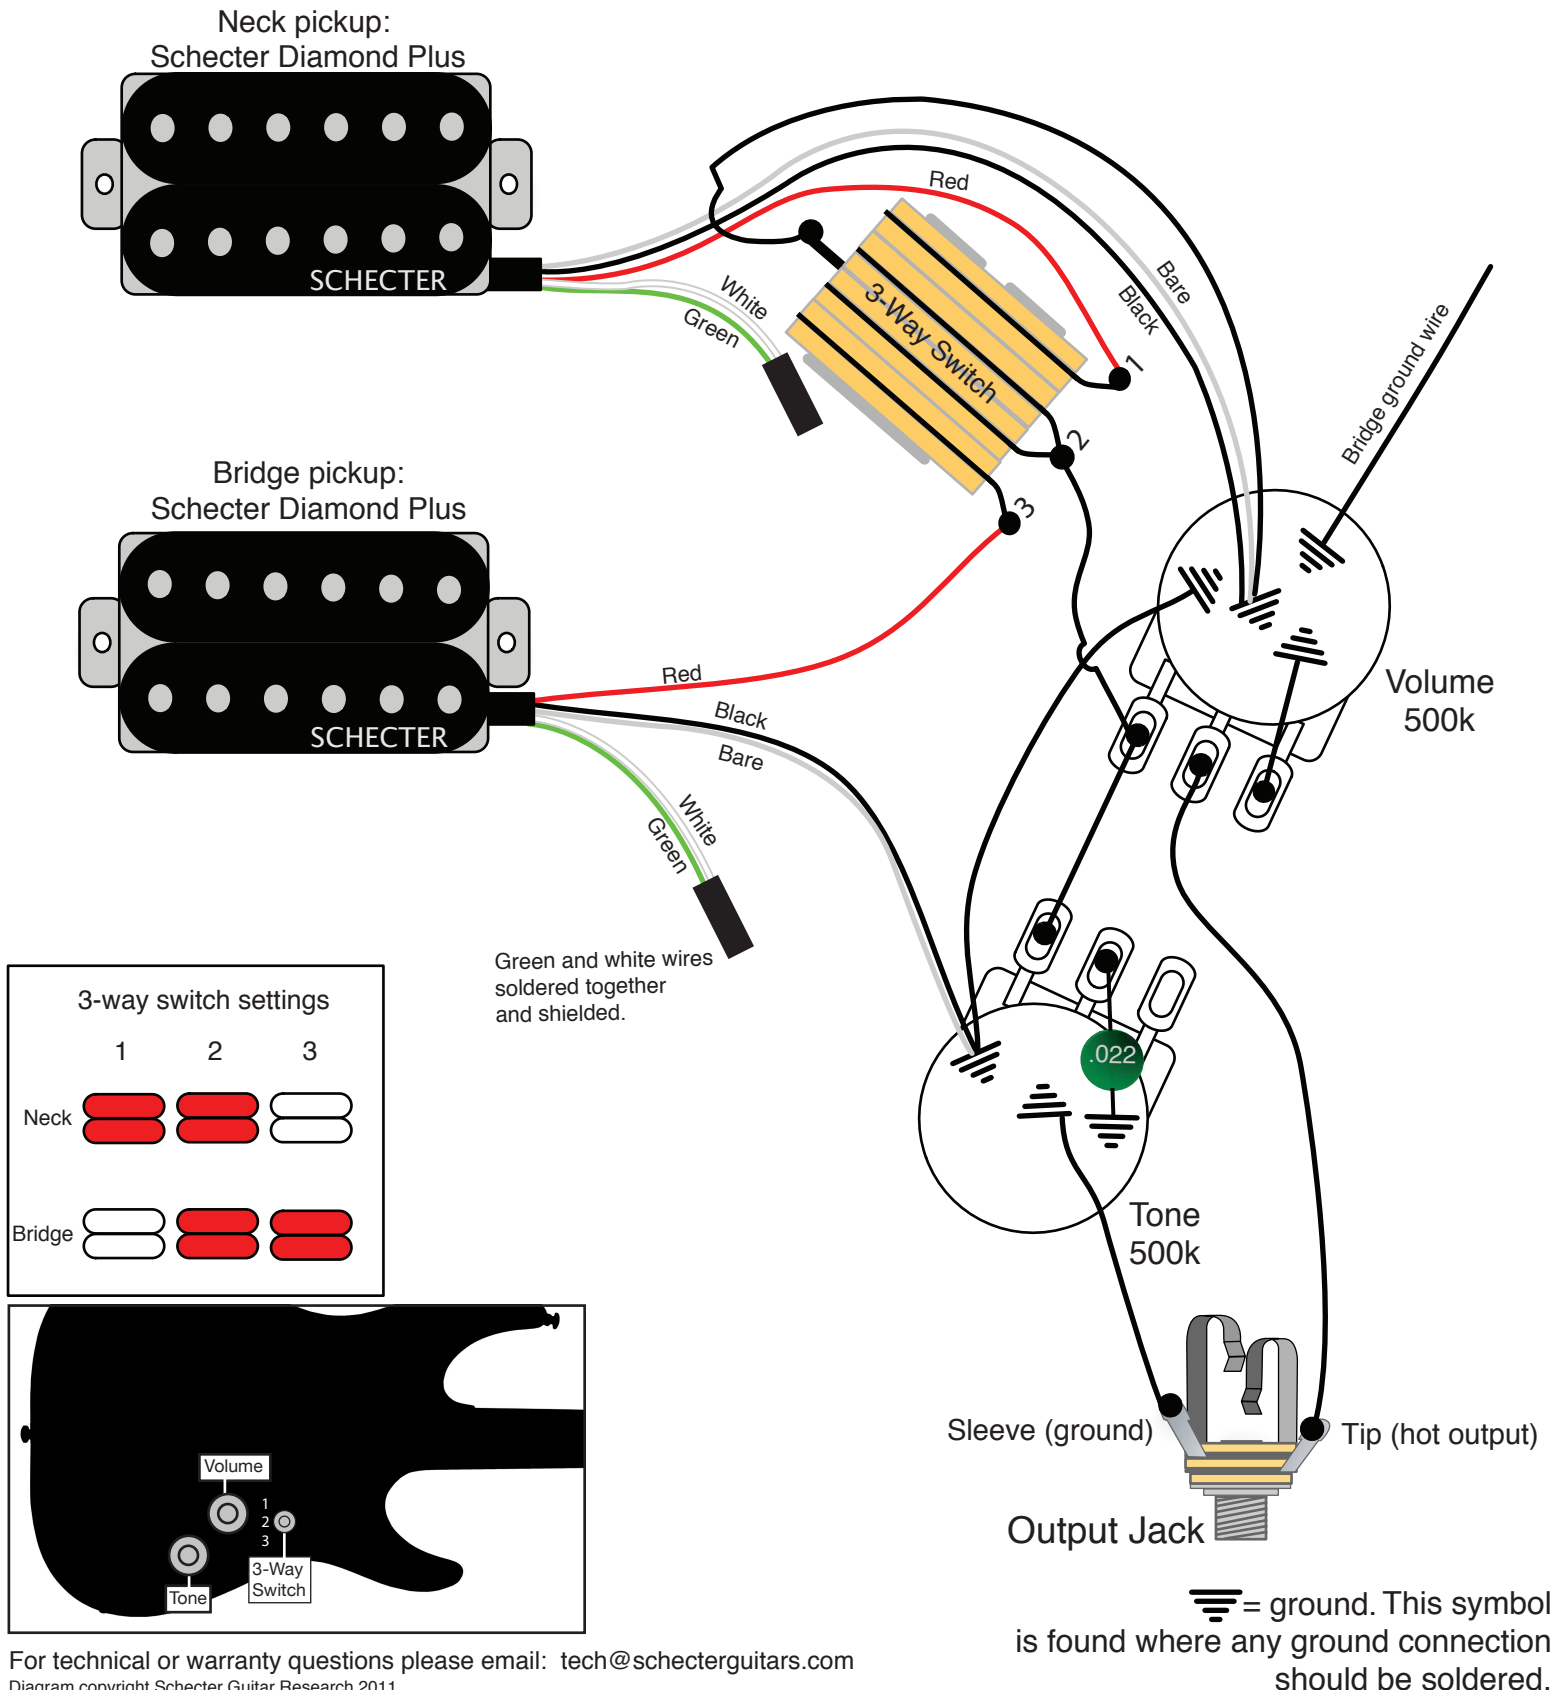

Schecter guitar research

Omen-6 Wiring Diagram