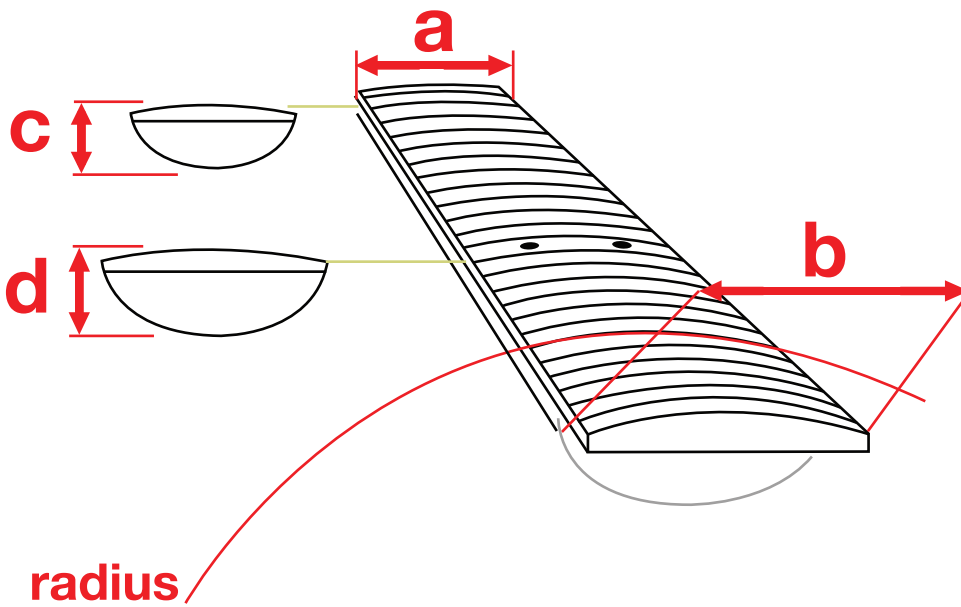

Schecter guitar research

Omen-6 Wiring Diagram

Omen-6 Neck Specs:

Scale Length: 648mm/25.5"
A: Width at Nut- 42mm
B: Width at Last Fret- 56mm
C: Thickness at 1st Fret- 20mm
D: Thickness at 12th Fret- 22mm
Radius: 355mm/14"

Bridge Pickup

Name:	Schecter Diamond Plus
Model No:	G108-1S
Construction:	Humbucker
Magnet:	Ceramic
Output:	15.5k
Description:	Overwound coils with a Ceramic Magnet give this Aggressive high output pickup the push that will send your Amp over the edge. Made for crunchy rhythms and blistering leads. Perfect for drop tunings. This pickup will cut through the mix with ease.

Neck Pickup

Name:	Schecter Diamond Plus
Model No:	G108 S
Construction:	Humbucker
Magnet:	Ceramic
Output:	14.5k
Description:	Overwound coils with a Ceramic Magnet give this Aggressive high output pickup the push that will send your Amp over the edge. Made for crunchy rhythms and blistering leads. Perfect for drop tunings. This pickup will cut through the mix with ease.