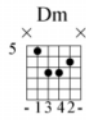

# Steal your heart away

yourguitarworkshop.com

Joe Bonamassa

Black Rock

Moderate ♩ = 150

INTRO

1. 2.

♩ = 100