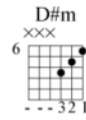

# Steal your heart away

yourguitarworkshop.com

Joe Bonamassa

Black Rock

Moderate ♩ = 150

INTRO

1. 2.

♩ = 100