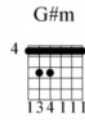

# Steal your heart away

yourguitarworkshop.com

Joe Bonamassa

Black Rock

Moderate ♩ = 150

INTRO

1. 2.

♩ = 100