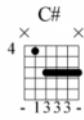

# Steal your heart away

yourguitarworkshop.com

Joe Bonamassa

Black Rock

Moderate ♩ = 150

INTRO

1. 2.

♩ = 100