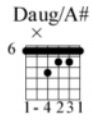

# Steal your heart away

yourguitarworkshop.com

Joe Bonamassa

Black Rock

Moderate ♩ = 150

INTRO

1. 2.

♩ = 100