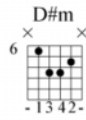

# Steal your heart away

yourguitarworkshop.com

Joe Bonamassa

Black Rock

Moderate ♩ = 150

INTRO

1. 2.

♩ = 100